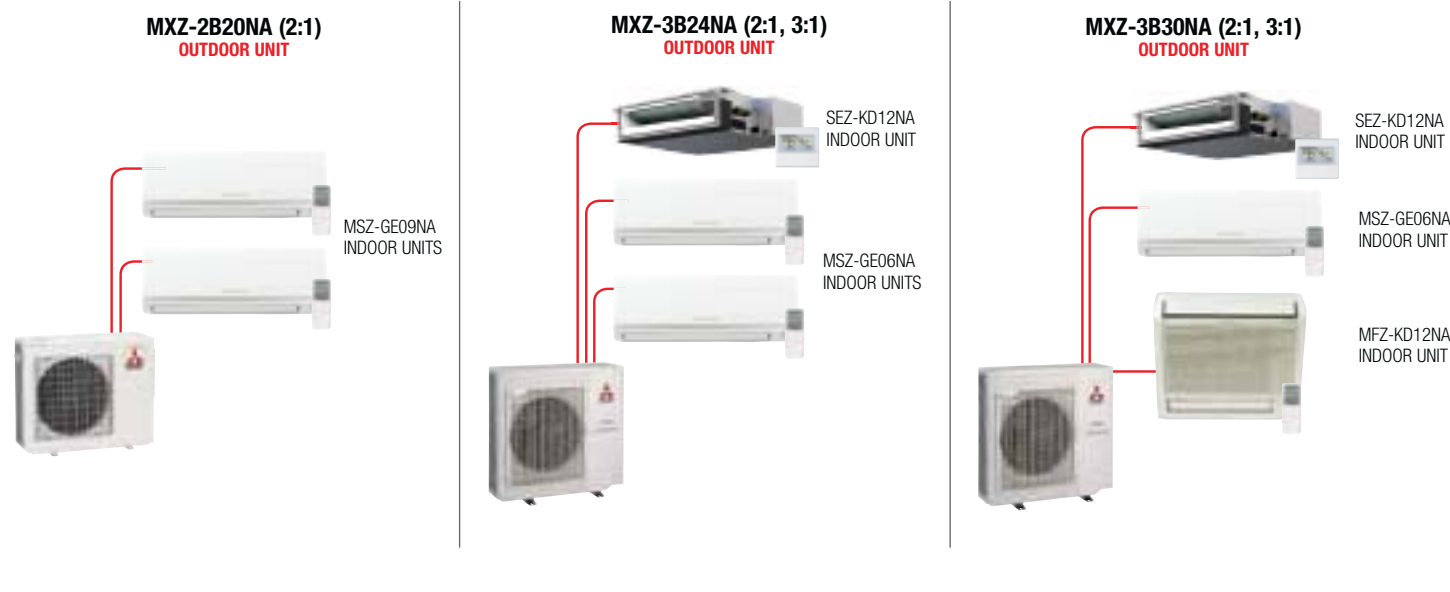

MULTI-SPLIT SYSTEM

The MXZ-B Series provides you with superior control and flexibility by heating and cooling up to eight rooms, with only a single outdoor unit. The MXZ-B Series can be configured to suit your style and capacity requirements while offering outstanding energy efficiency.

Combination Examples:

CONNECTABLE INDOOR UNITS

Wall-Mounted Style

Model	MSZ-GE06NA*	MSZ-GE09NA	MSZ-GE12NA	MSZ-GE15NA	MSZ-GE18NA	MSZ-GA24NA	
Cooling Capacity	Btu/h	6,000	9,000	12,000	14,000	17,200	22,000
Heating Capacity	Btu/h	7,400	10,900	14,400	18,000	21,600	23,200
Airflow (Q, L, M, H, SH)	CFM Dry	145-170-237-321-399	145-170-237-321-399	145-170-237-321-399	205-272-335-420-533	230-275-339-420-533	N/A-296-431-568-624
Sound Indoor (Q, L, M, H, SH)	Cooling dB(A)	19-22-30-37-43	19-22-30-37-43	19-22-30-37-45	26-32-38-44-49	28-33-38-44-49	N/A-34-40-49-51
Dimension	H	in.	11-5/8	11-5/8	11-5/8	11-5/8	12-13/16
	W	in.	31-7/16	31-7/16	31-7/16	31-7/16	43-5/16
	D	in.	9-1/8	9-1/8	9-1/8	9-1/8	10-1/4

Ceiling-Concealed Style

Model	SEZ-KD09NA	SEZ-KD12NA	SEZ-KD15NA	SEZ-KD18NA	PEAD-A24AA	
Cooling Capacity	Btu/h	9,000	12,000	15,000	24,000	
Heating Capacity	Btu/h	10,900	13,600	18,000	26,000	
Airflow (L, M, H)	CFM Dry	194-247-317	247-317-388	353-441-529	423-529-635	512-636-742
Sound Indoor (L, M, H)	Cooling dB(A)	23-26-30	23-28-33	30-34-37	30-34-38	30-33-37
Dimension	H	in.	7-7/8	7-7/8	7-7/8	9-7/8
	W	in.	31-1/8	39	39	46-7/8
	D	in.	27-9/16	27-9/16	27-9/16	28-7/8

4-Way Cassette Style

Model	SLZ-KA09NA	SLZ-KA12NA	SLZ-KA15NA		
Cooling Capacity	Btu/h	9,000	12,000	15,000	
Heating Capacity	Btu/h	10,900	14,400	18,000	
Airflow (L, M, H)	CFM Dry	280-320-250	280-320-390	280-320-390	
Sound Indoor (L, M, H)	Cooling dB(A)	29-32-38	30-34-39	31-35-40	
Dimension	H	in.	8-3/16	8-3/16	8-3/16
	W	in.	22-7/16	22-7/16	22-7/16
	D	in.	22-7/16	22-7/16	22-7/16

Floor-Mounted Style

Model	MFZ-KA09NA*	MFZ-KA12NA*	MFZ-KA18NA*		
Cooling Capacity	Btu/h	9,000	12,000	17,200	
Heating Capacity	Btu/h	10,900	14,400	21,600	
Airflow (L, M, H, SH)	CFM Dry	169-205-251-314	177-215-261-321	251-279-325-394	
Sound Indoor (L, M, H, SH)	Cooling dB(A)	25-30-35-40	26-31-36-41	35-38-42-46	
Dimension	H	in.	23-5/8	23-5/8	23-5/8
	W	in.	27-7/16	27-7/16	27-7/16
	D	in.	7-7/8	7-7/8	7-7/8

FLOOR-MOUNTED FEATURES VCSi

- Catechin Plus Air Purifying System
- Dual-Outlet for Optimum Air Distribution
- SmartSet & Econo Cool Functions
- Super-Quiet Technology
- SuperHi Fan Speed
- Optional Wired Remote Controller