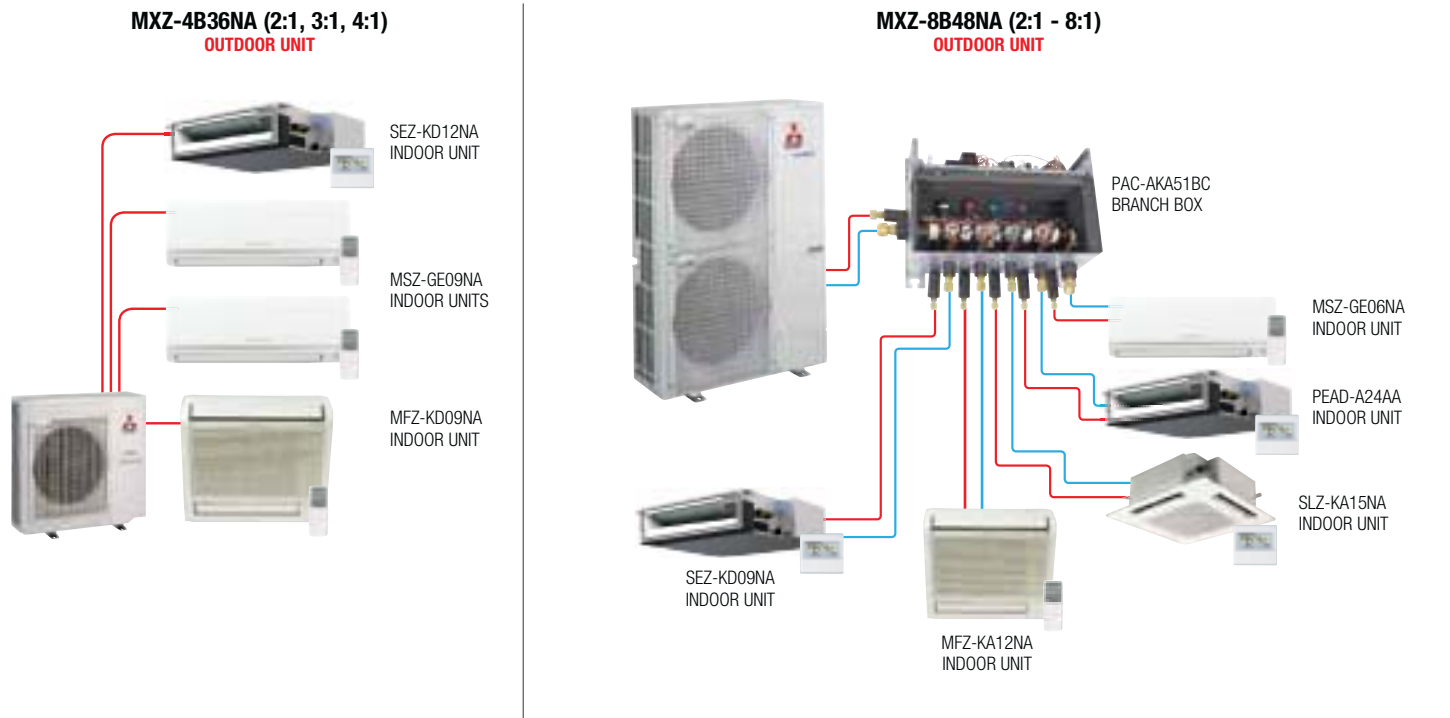

MULTI-SPLIT SYSTEM

The MXZ-B Series provides you with superior control and flexibility by heating and cooling up to eight rooms, with only a single outdoor unit. The MXZ-B Series can be configured to suit your style and capacity requirements while offering outstanding energy efficiency.

Combination Examples:

CONNECTABLE INDOOR UNITS

Wall-Mounted Style

Model	MSZ-GE06NA*	MSZ-GE09NA	MSZ-GE12NA	MSZ-GE15NA	MSZ-GE18NA	MSZ-GA24NA	
Cooling Capacity	Btu/h	6,000	9,000	12,000	14,000	17,200	22,000
Heating Capacity	Btu/h	7,400	10,900	14,400	18,000	21,600	23,200
Airflow (Q, L, M, H, SH)	CFM Dry	145-170-237-321-399	145-170-237-321-399	145-170-237-321-399	205-272-335-420-533	230-275-339-420-533	N/A-296-431-568-624
Sound Indoor (Q, L, M, H, SH)	Cooling dB(A)	19-22-30-37-43	19-22-30-37-43	19-22-30-37-45	26-32-38-44-49	28-33-38-44-49	N/A-34-40-49-51
Dimension	H	in.	11-5/8	11-5/8	11-5/8	11-5/8	12-13/16
	W	in.	31-7/16	31-7/16	31-7/16	31-7/16	43-5/16
	D	in.	9-1/8	9-1/8	9-1/8	9-1/8	10-1/4

Ceiling-Concealed Style

Model	SEZ-KD09NA	SEZ-KD12NA	SEZ-KD15NA	SEZ-KD18NA	PEAD-A24AA	
Cooling Capacity	Btu/h	9,000	12,000	15,000	24,000	
Heating Capacity	Btu/h	10,900	13,600	18,000	26,000	
Airflow (L, M, H)	CFM Dry	194-247-317	247-317-388	353-441-529	423-529-635	512-636-742
Sound Indoor (L, M, H)	Cooling dB(A)	23-26-30	23-28-33	30-34-37	30-34-38	30-33-37
Dimension	H	in.	7-7/8	7-7/8	7-7/8	9-7/8
	W	in.	31-1/8	39	39	46-7/8
	D	in.	27-9/16	27-9/16	27-9/16	28-7/8

4-Way Cassette Style

Model	SLZ-KA09NA	SLZ-KA12NA	SLZ-KA15NA		
Cooling Capacity	Btu/h	9,000	12,000	15,000	
Heating Capacity	Btu/h	10,900	14,400	18,000	
Airflow (L, M, H)	CFM Dry	280-320-250	280-320-390	280-320-390	
Sound Indoor (L, M, H)	Cooling dB(A)	29-32-38	30-34-39	31-35-40	
Dimension	H	in.	8-3/16	8-3/16	8-3/16
	W	in.	22-7/16	22-7/16	22-7/16
	D	in.	22-7/16	22-7/16	22-7/16

Floor-Mounted Style

Model	MFZ-KA09NA*	MFZ-KA12NA*	MFZ-KA18NA*		
Cooling Capacity	Btu/h	9,000	12,000	17,200	
Heating Capacity	Btu/h	10,900	14,400	21,600	
Airflow (L, M, H, SH)	CFM Dry	169-205-251-314	177-215-261-321	251-279-325-394	
Sound Indoor (L, M, H, SH)	Cooling dB(A)	25-30-35-40	26-31-36-41	35-38-42-46	
Dimension	H	in.	23-5/8	23-5/8	23-5/8
	W	in.	27-7/16	27-7/16	27-7/16
	D	in.	7-7/8	7-7/8	7-7/8

FLOOR-MOUNTED FEATURES VCSi

- Catechin Plus Air Purifying System
- Dual-Outlet for Optimum Air Distribution
- SmartSet & Econo Cool Functions
- Super-Quiet Technology
- SuperHi Fan Speed
- Optional Wired Remote Controller